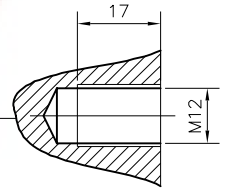

B

A

Scale 1:20

BF57
Scale 1:40

Scale 1:15

All dimensions in millimeter (mm)

6

5

4

3

2

1

ABB **ETBB-660**

			Date	Scale	Format
			05/02/2018	1:60	DIN A4
Gear Type	Motor Type	Mounting	SONG NHAT SERVICE TRADING CO.,LTD		
XDF57		M1			