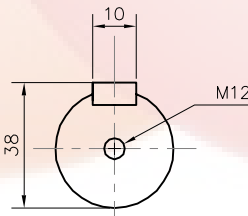

B

A

Scale 1:20

BF57
Scale 1:40

Scale 1:15

All dimensions in millimeter (mm)

6

5

4

3

2

1

ABB **ETBB-660**

			Date	Scale	Format
			05/02/2018	1:60	DIN A4
Gear Type	Motor Type	Mounting	SONG NHAT SERVICE TRADING CO.,LTD		
XDF57		M1			