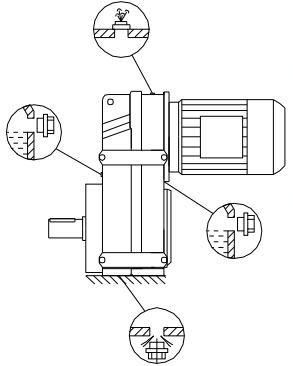

B

A

Scale 1:20

BF57
Scale 1:40

Scale 1:15

All dimensions in millimeter (mm)

6

5

4

3

2

1

ABB **ETBB-660**

			Date	Scale	Format
			05/02/2018	1:60	DIN A4
Gear Type	Motor Type	Mounting	SONG NHAT SERVICE TRADING CO.,LTD		
XDF57		M1			