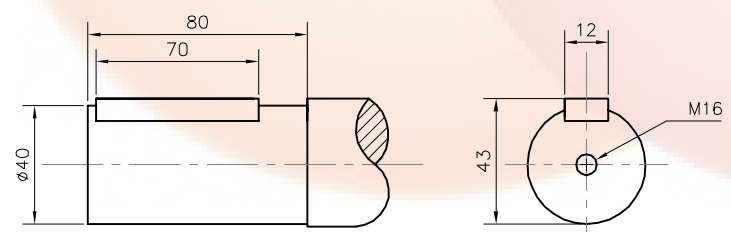

B

A

Scale 1:20

BF67
Scale 1:40

All dimensions in millimeter (mm)

6

5

4

3

2

1

ABB **ETBB-660**

			Date	Scale	Format
			05/02/2018	1:65	DIN A4
Gear Type	Motor Type	Mounting	SONG NHAT SERVICE TRADING CO.,LTD		
XDF67		M1			