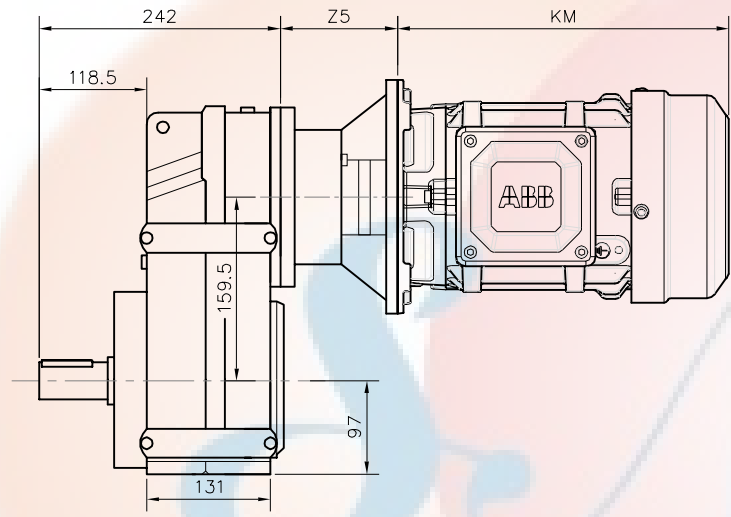

6

5

4

3

2

1

D

C

B

A

Scale 1:20

BF67
Scale 1:40

All dimensions in millimeter (mm)

6

5

4

3

2

1

ABB **ETBB-660**

			Date	Scale	Format
			05/02/2018	1:65	DIN A4
Gear Type	Motor Type	Mounting	SONG NHAT SERVICE TRADING CO.,LTD		
XDF67		M1			