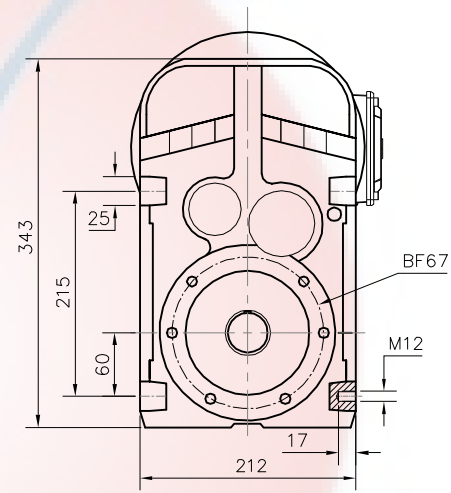

6

5

4

3

2

1

D

C

B

A

Scale 1:20

BF67
Scale 1:40

All dimensions in millimeter (mm)

6

5

4

3

2

1

ABB **ETBB-660**

			Date	Scale	Format
			05/02/2018	1:65	DIN A4
Gear Type	Motor Type	Mounting	SONG NHAT SERVICE TRADING CO.,LTD		
XDF67		M1			