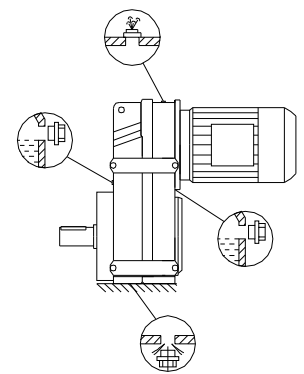

B

A

Scale 1:20

BF67
Scale 1:40

All dimensions in millimeter (mm)

6

5

4

3

2

1

ABB **ETBB-660**

			Date	Scale	Format
			05/02/2018	1:65	DIN A4
Gear Type	Motor Type	Mounting	SONG NHAT SERVICE TRADING CO.,LTD		
XDF67		M1			