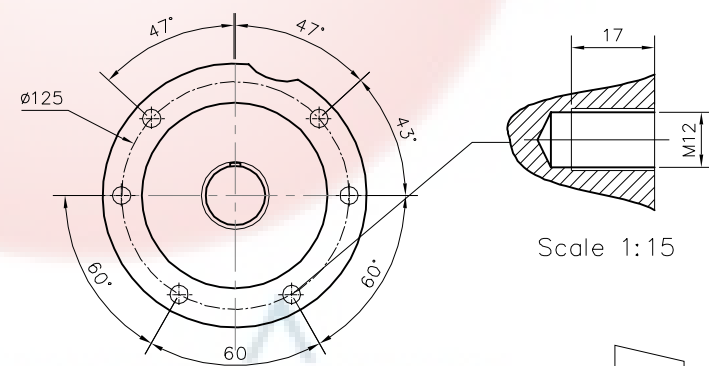

B

A

Scale 1:20

BF67
Scale 1:40

All dimensions in millimeter (mm)

6

5

4

3

2

1

ABB **ETBB-660**

			Date	Scale	Format
			05/02/2018	1:65	DIN A4
Gear Type	Motor Type	Mounting	SONG NHAT SERVICE TRADING CO.,LTD		
XDF67		M1			