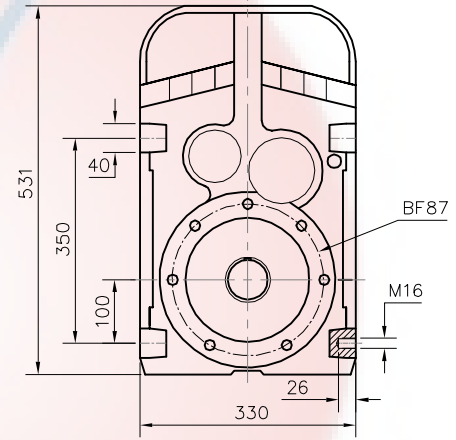

6

5

4

3

2

1

D

C

B

A

Scale 1:20

Scale 1:35

BF87
Scale 1:60

All dimensions in millimeter (mm)

6

5

4

3

2

1

ABB **ETBB-660**

ABB ETBB-660			Date	Scale	Format
			05/02/2018	1:90	DIN A4
Gear Type	Motor Type	Mounting	SONG NHAT SERVICE TRADING CO.,LTD		
XDF87		M1			

6

5