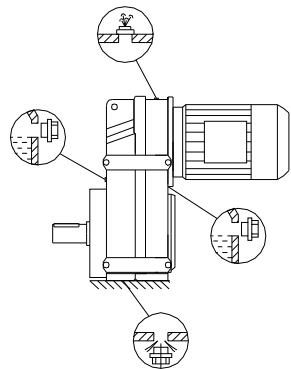

B

A

Scale 1:20

Scale 1:35

BF87
Scale 1:60

All dimensions in millimeter (mm)

6

5

4

3

2

1

ABB **ETBB-660**

ABB ETBB-660			Date	Scale	Format
			05/02/2018	1:90	DIN A4
Gear Type	Motor Type	Mounting	SONG NHAT SERVICE TRADING CO.,LTD		
XDF87		M1			

6

5