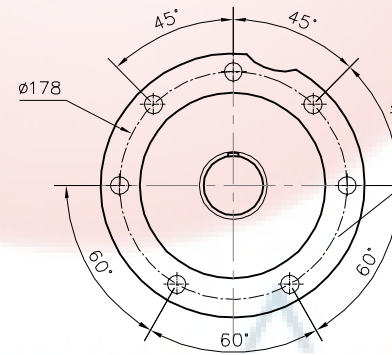

6

5

4

3

2

1

D

C

B

A

Scale 1:20

Scale 1:35

BF87
Scale 1:60

All dimensions in millimeter (mm)

6

5

4

3

2

1

ABB **ETBB-660**

ABB ETBB-660			Date	Scale	Format
			05/02/2018	1:90	DIN A4
Gear Type	Motor Type	Mounting	SONG NHAT SERVICE TRADING CO.,LTD		
XDF87		M1			

6

5