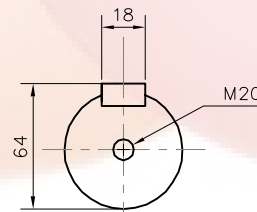

B

A

Scale 1:20

Scale 1:35

BF87
Scale 1:60

All dimensions in millimeter (mm)

6

5

4

3

2

1

ABB **ETBB-660**

ABB ETBB-660			Date	Scale	Format
			05/02/2018	1:90	DIN A4
Gear Type	Motor Type	Mounting	SONG NHAT SERVICE TRADING CO.,LTD		
XDF87		M1			

6

5