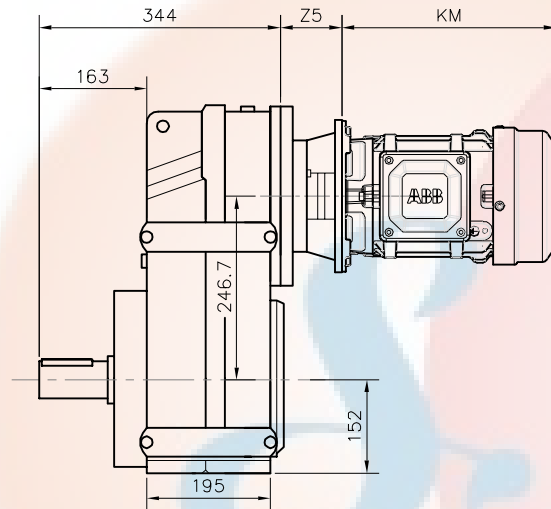

6

5

4

3

2

1

D

C

B

A

Scale 1:20

Scale 1:35

BF87
Scale 1:60

All dimensions in millimeter (mm)

6

5

4

3

2

1

ABB **ETBB-660**

ABB ETBB-660			Date	Scale	Format
			05/02/2018	1:90	DIN A4
Gear Type	Motor Type	Mounting	SONG NHAT SERVICE TRADING CO.,LTD		
XDF87		M1			

6

5