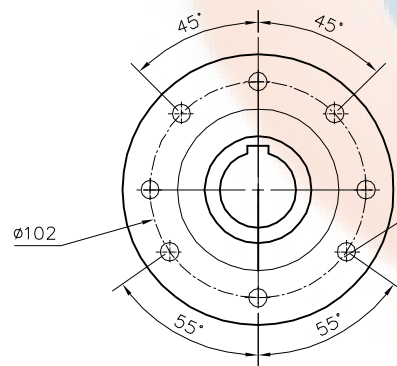

Scale 1:20

Scale 1:40

Scale 1:10

M12x30

Scale 1:40

All dimensions in millimeter (mm)

			Date	Scale	Format
			01/02/2018	1:65	DIN A4
Gear Type	Motor Type	Mounting	SONG NHAT SERVICE TRADING CO.,LTD		
XDKA47		M1			