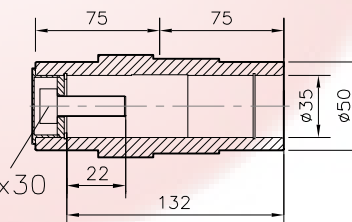

Scale 1:20

Scale 1:40

Scale 1:10

M12x30

Scale 1:40

All dimensions in millimeter (mm)

			Date	Scale	Format
			01/02/2018	1:65	DIN A4
Gear Type	Motor Type	Mounting	SONG NHAT SERVICE TRADING CO.,LTD		
XDKA47		M1			