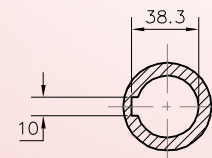

Scale 1:20

Scale 1:40

Scale 1:10

M12x30

Scale 1:40

All dimensions in millimeter (mm)

			Date	Scale	Format
			01/02/2018	1:65	DIN A4
Gear Type	Motor Type	Mounting	SONG NHAT SERVICE TRADING CO.,LTD		
XDKA47		M1			