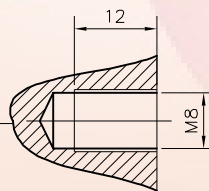

Scale 1:20

Scale 1:40

Scale 1:10

M12x30

Scale 1:40

All dimensions in millimeter (mm)

			Date	Scale	Format
			01/02/2018	1:65	DIN A4
Gear Type	Motor Type	Mounting	SONG NHAT SERVICE TRADING CO.,LTD		
XDKA47		M1			