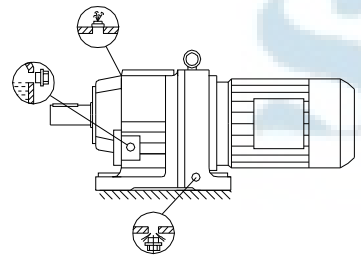

Scale 1: 40

All dimensions in millimeter (mm)

			Date	Scale	Format
			01/02/2018	1:100	DIN A4
Gear Type	Motor Type	Mounting	SONG NHAT SERVICE TRADING CO.,LTD		
XDR107		M1			