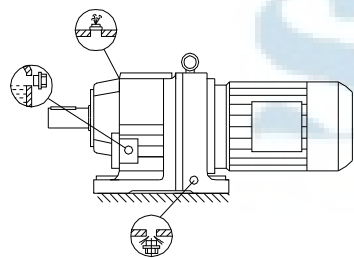

Scale 1:50

All dimensions in millimeter (mm)

			Date	Scale	Format
			01/02/2018	1:110	DIN A4
Gear Type	Motor Type	Mounting	SONG NHAT SERVICE TRADING CO.,LTD		
XDR137		M1			