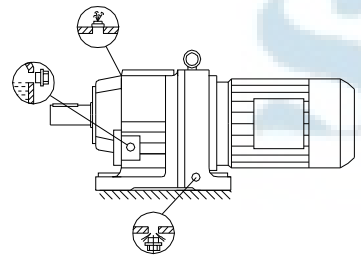

Scale 1:70

All dimensions in millimeter (mm)

			Date	Scale	Format
			01/02/2018	1:135	DIN A4
Gear Type	Motor Type	Mounting	SONG NHAT SERVICE TRADING CO.,LTD		
XDR167		M1			