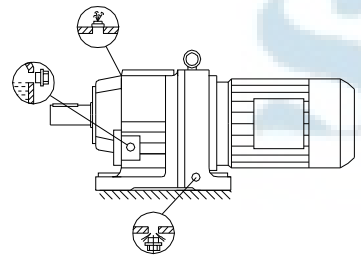

Scale 1:15

All dimensions in millimeter (mm)

			Date	Scale	Format
			01/02/2018	1:50	DIN A4
Gear Type	Motor Type	Mounting	SONG NHAT SERVICE TRADING CO.,LTD		
XDR47		M1			