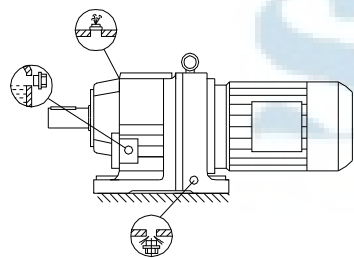

Scale 1: 20

All dimensions in millimeter (mm)

			Date	Scale	Format
			01/02/2018	1: 55	DIN A4
Gear Type	Motor Type	Mounting	SONG NHAT SERVICE TRADING CO.,LTD		
XDR77		M1			