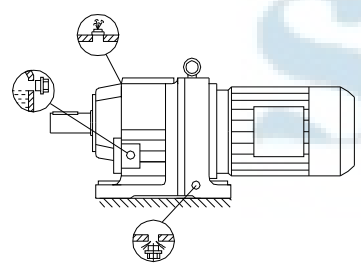

Scale 1:30

All dimensions in millimeter (mm)

			Date	Scale	Format
			01/02/2018	1:60	DIN A4
Gear Type	Motor Type	Mounting	SONG NHAT SERVICE TRADING CO.,LTD		
XDR87		M1			